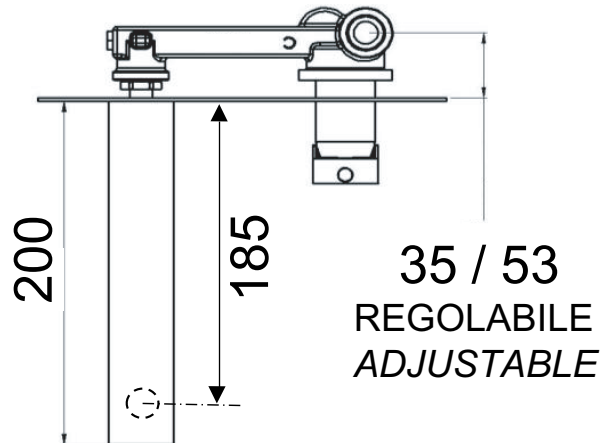

DANIEL

SCHEDA TECNICA TECHNICAL FEATURES

ART. COD.

SK632

ACQUA FREDDA
COLD WATER
G1/2

ACQUA CALDA
HOT WATER
G1/2

MATERIALI / MATERIALS

OTTONE CROMATO / CHROME PLATED BRASS