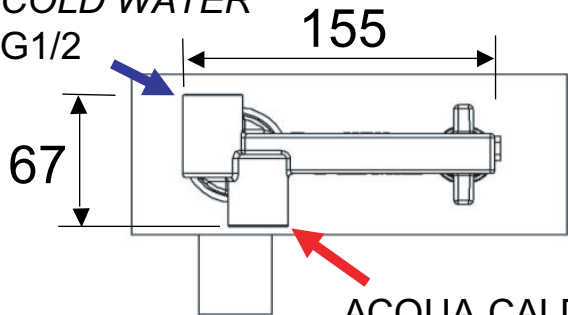

DANIEL

SCHEDA TECNICA TECHNICAL FEATURES

ART. COD.

SK632

ACQUA FREDDA
COLD WATER
G1/2

ACQUA CALDA
HOT WATER
G1/2

MATERIALI / MATERIALS

OTTONE CROMATO / CHROME PLATED BRASS