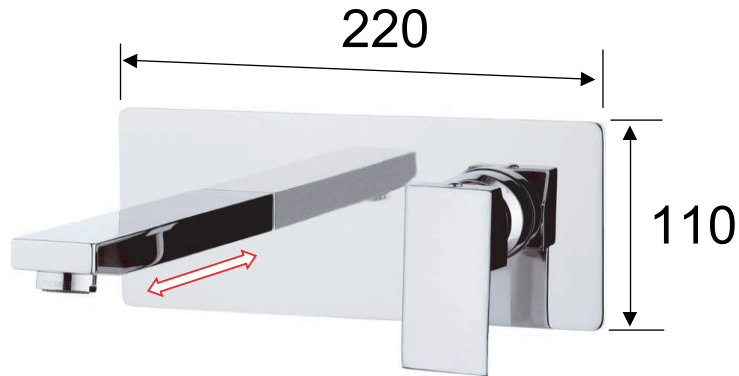

DANIEL

SCHEDA TECNICA TECHNICAL FEATURES

ART. COD.

SK632

ACQUA FREDDA
COLD WATER
G1/2

ACQUA CALDA
HOT WATER
G1/2

MATERIALI / MATERIALS

OTTONE CROMATO / CHROME PLATED BRASS