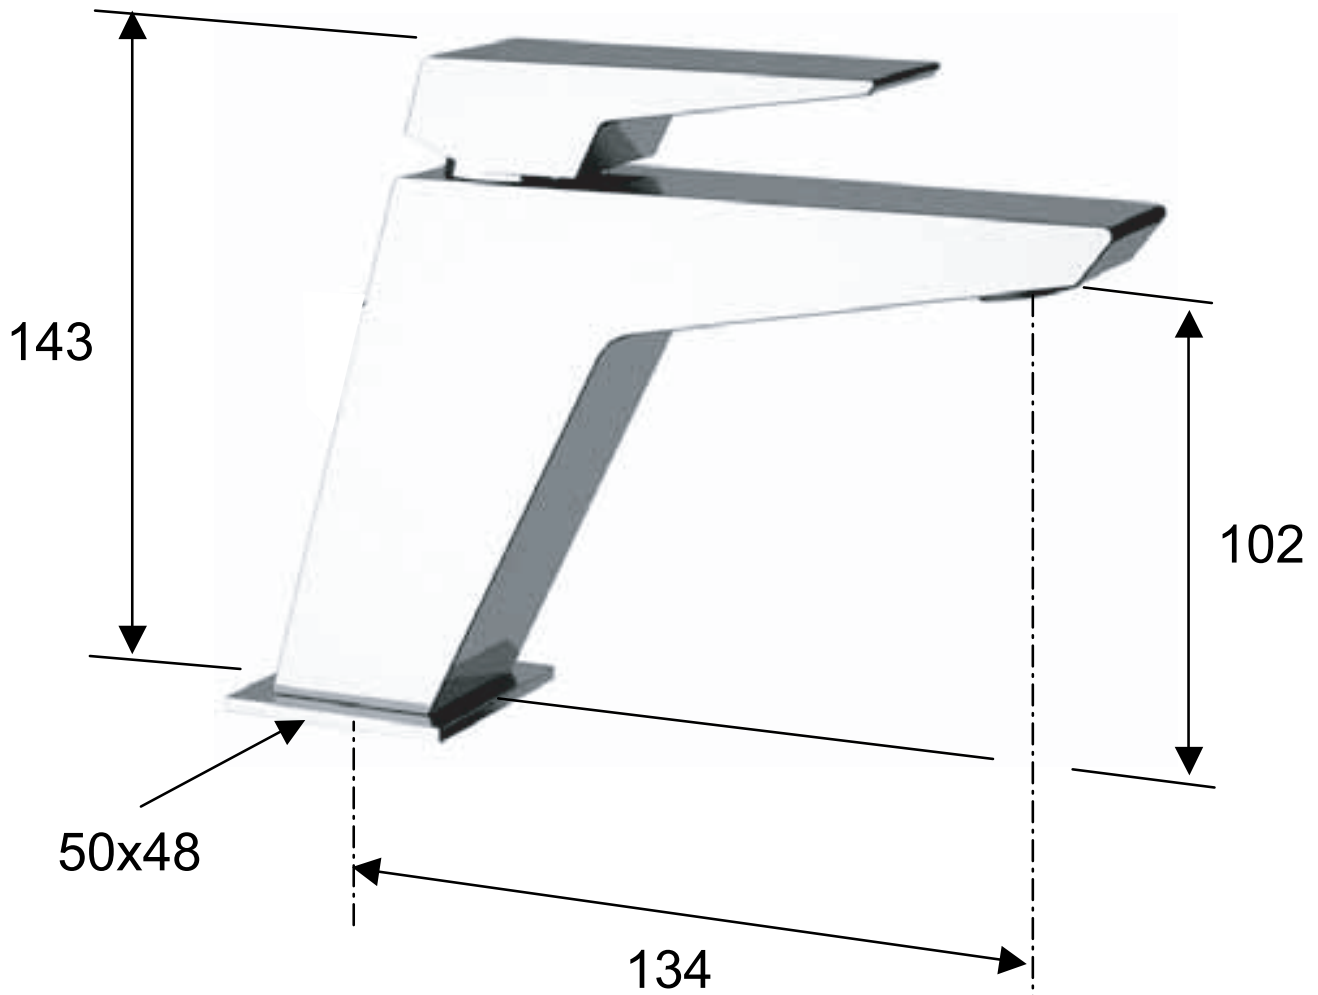

DANIEL

SCHEDA TECNICA TECHNICAL FEATURES

ART. COD.

SP606

MATERIALI / MATERIALS

OTTONE CROMATO / CHROME PLATED BRASS

CROMATURA / CHROME PLATING

UNI EN 248